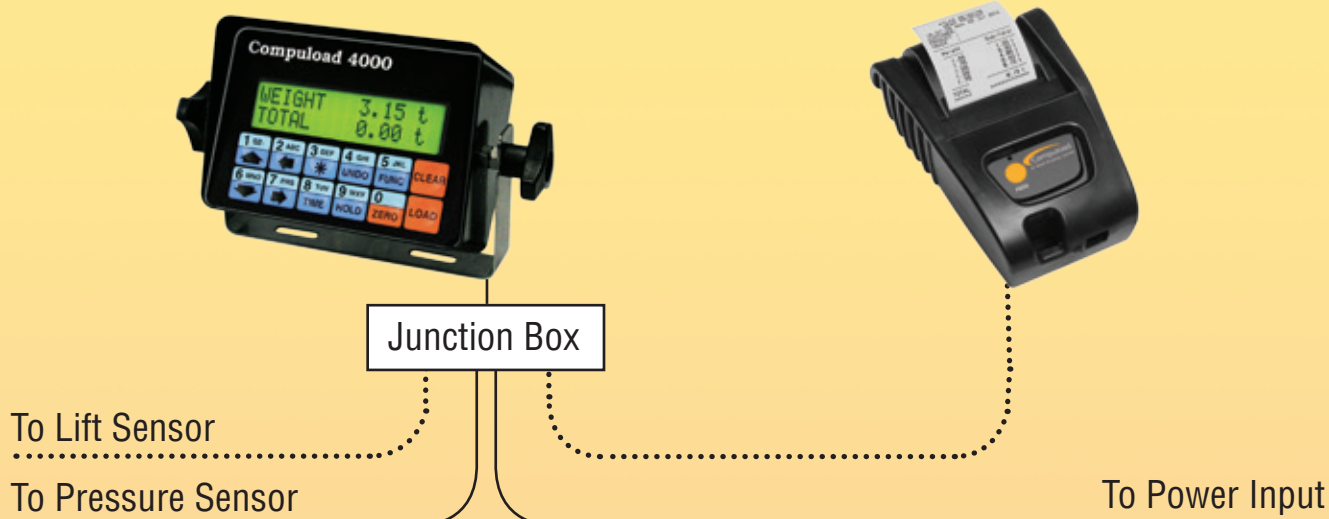

## Compact Versatile Printer

- Ultra Compact, lightweight & reliable
  - Easy load paper feature
  - RS232 Interface
  - High speed, high resolution printing capability
  - Quiet, non-impact system
  - Reliable line head mechanism
  - Various mounting options available
  - Prints user company\*
  - Prints individual lifted weight\*
  - Prints progressive total weight\*
  - Prints date and time\*
  - Prints product name and code\*
  - Prints customer name and code\*
  - Prints truck number and code\*
- Note\* Indicates this function is Scale dependent

## Versatile Printing

The New Compuload 4070 printer is supplied as an add on plug in module to suit both the Compuload 3000 and Compuload 4000 series weighing systems.

This new technology thermal printer allows all weighing data together with any stored information to be printed on a thermal paper roll.

## Specifications

PRINTER	Thermal line head system	POWER SUPPLY	12 / 24 Volts
COLUMNS	Set at 24 Columns	CONTROLS	Paper feed and Paper out LED
PRINT WIDTH	48mm	ENCLOSURE	ABS with Rubber outer cover
PRINT SPEED	10 lines per second	MOUNTING	Magnetic or optional bracket mount (Machine dependent)
PAPER WIDTH	58mm ± 1mm	WEIGHT	400 Grams - excluding paper roll
PAPER OD	50mm	DIMENSIONS	1600mm (L) x 65mm (H) X 115mm (W)
CORE SIZE	N/A		
PAPER LOADING	Automatic		